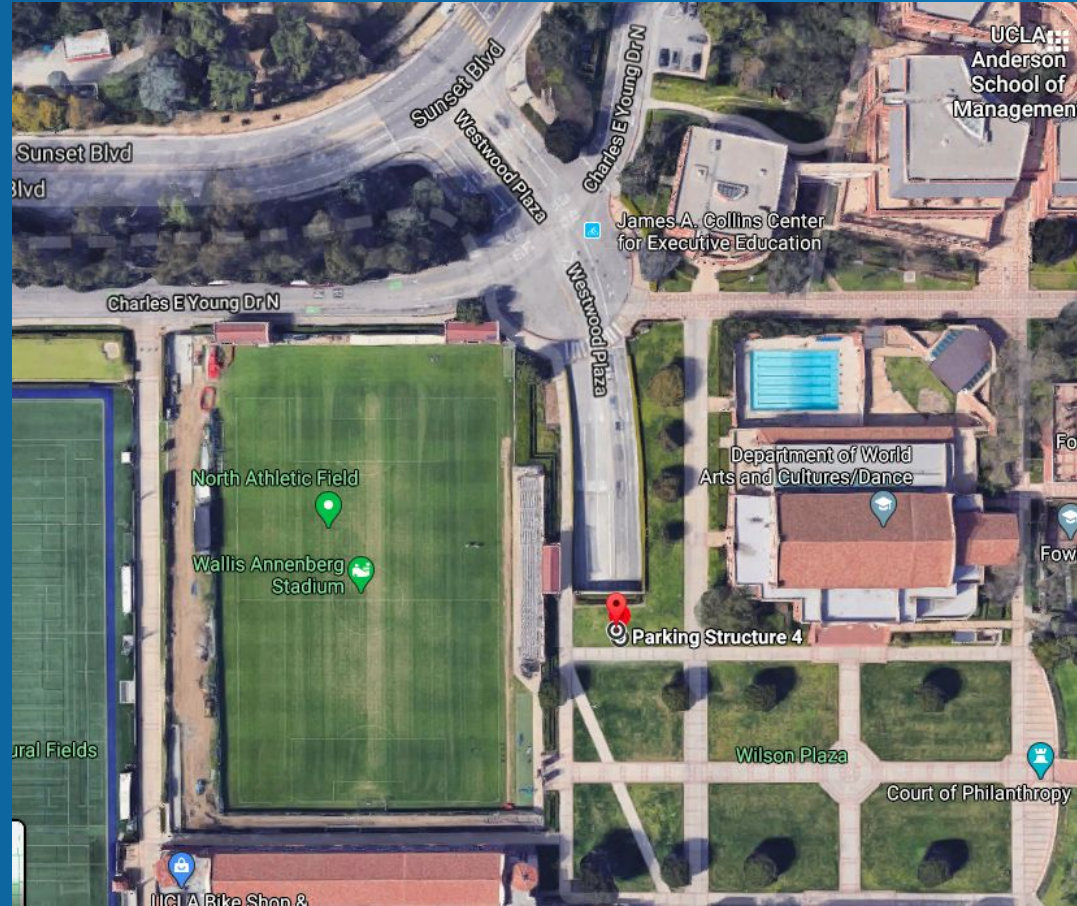

## UCLA PARKING STRUCTURE 4

Address:

Parking Structure 4  
221 Westwood Plaza  
Los Angeles, CA 90095

Info:

Parking Structure 4 is an underground parking lot, which is under Wilson Plaza. Visitor parking is available at a flat rate of \$16.00 per day.

## Directions

### Address:

Parking Structure 4  
221 Westwood Plaza  
Los Angeles, CA 90095

Apple Maps Directions: [Click Here](#)

Google Maps Directions: [Click Here](#)

*You will enter from **Sunset Blvd** turning into **Westwood Plaza**. This road will lead you **INTO Parking Structure 4** which is underground.*

## Street View